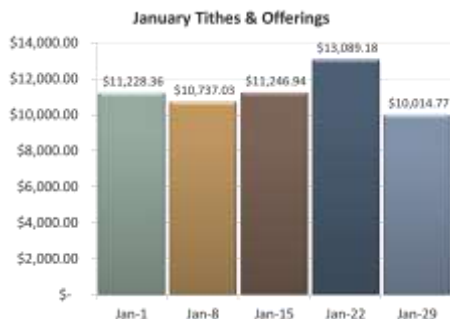

SERVICE RECORDINGS

Audio recordings of each service are available free of charge online at gatewaychurchyork.com/downloads or CDs/DVDs can be purchased for $5/$8 at the audio booth at the back of the sanctuary.

COMPASSION MINISTRY

If you have a birth announcement, a death in the family, or are going in for surgery or a hospital stay, please notify us so that we can minister to you! We desire to help you in your time of need. Contact Roseann Kendig or the church office at 717-252-4148.

KEEPING IN TOUCH

We request that everyone who is in our service to please fill out the attendance record at the bottom of your sermon notes and place it in the offering bucket when it goes by. This is our way of keeping in touch with you.

HIGHER GROUNDS CAFÉ

Higher Grounds Café is open 1 hour before and after each service at Dixon Fellowship Hall. Featuring all kinds of lattes, frappes, smoothies and of course coffee, you're sure to find a new favorite. Stop in TODAY!!!

PICTURE NOTICE

Gateway Church is regularly taking pictures of our services and events. This includes the children's ministry, student ministry, and all worship services. These images may be used at our discretion for promotional resources. If you do not wish to have your own or your family's images used, please notify the church office at 717-252-4148.

Thank you for your giving!